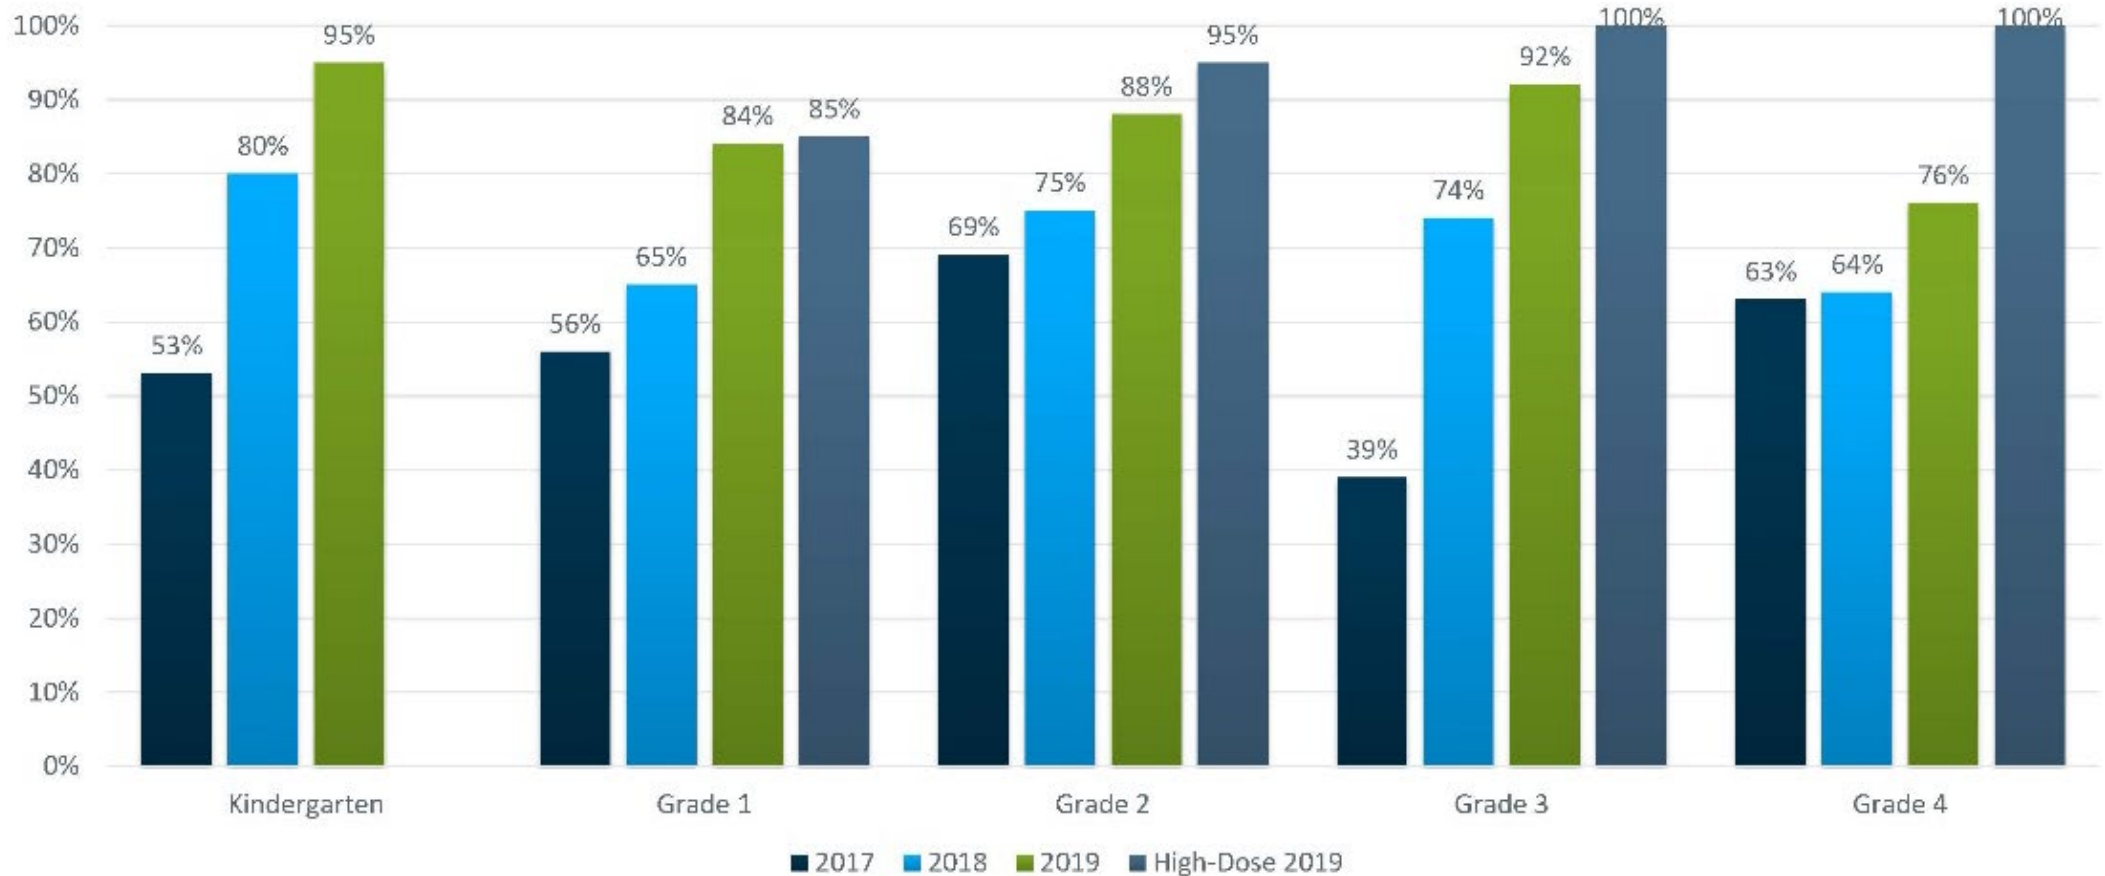

PSAT Math Composite Score Before & After SpringMath

Percent Proficient on Winter Acadience Math Composite by Grade & Year

SpringMath is exclusively provided by Sourcewell Technology, a division of [Sourcewell](#). Sourcewell is a self-funded government organization that partners with education, government, and nonprofits.