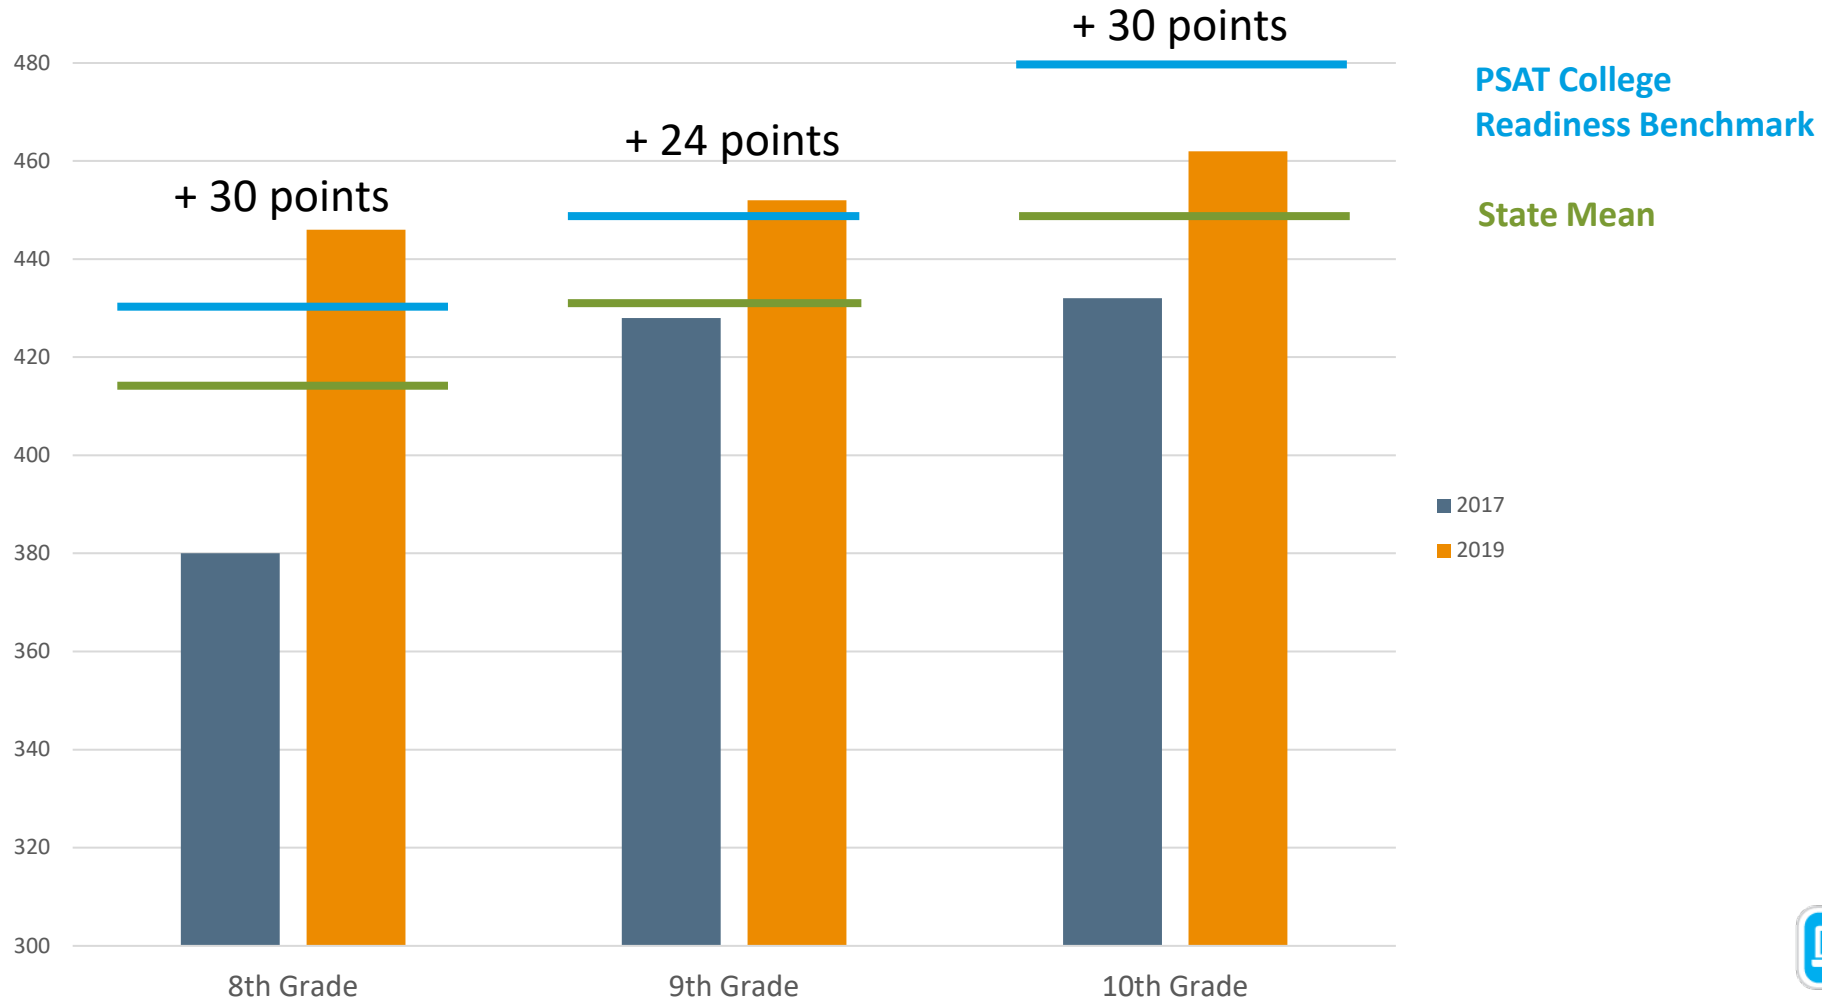

PSAT Math Composite Score Before & After SpringMath

Percent Proficient on Winter Acadience Math Composite by Grade & Year

SpringMath is exclusively provided by Sourcewell Technology, a division of [Sourcewell](#). Sourcewell is a self-funded government organization that partners with education, government, and nonprofits.