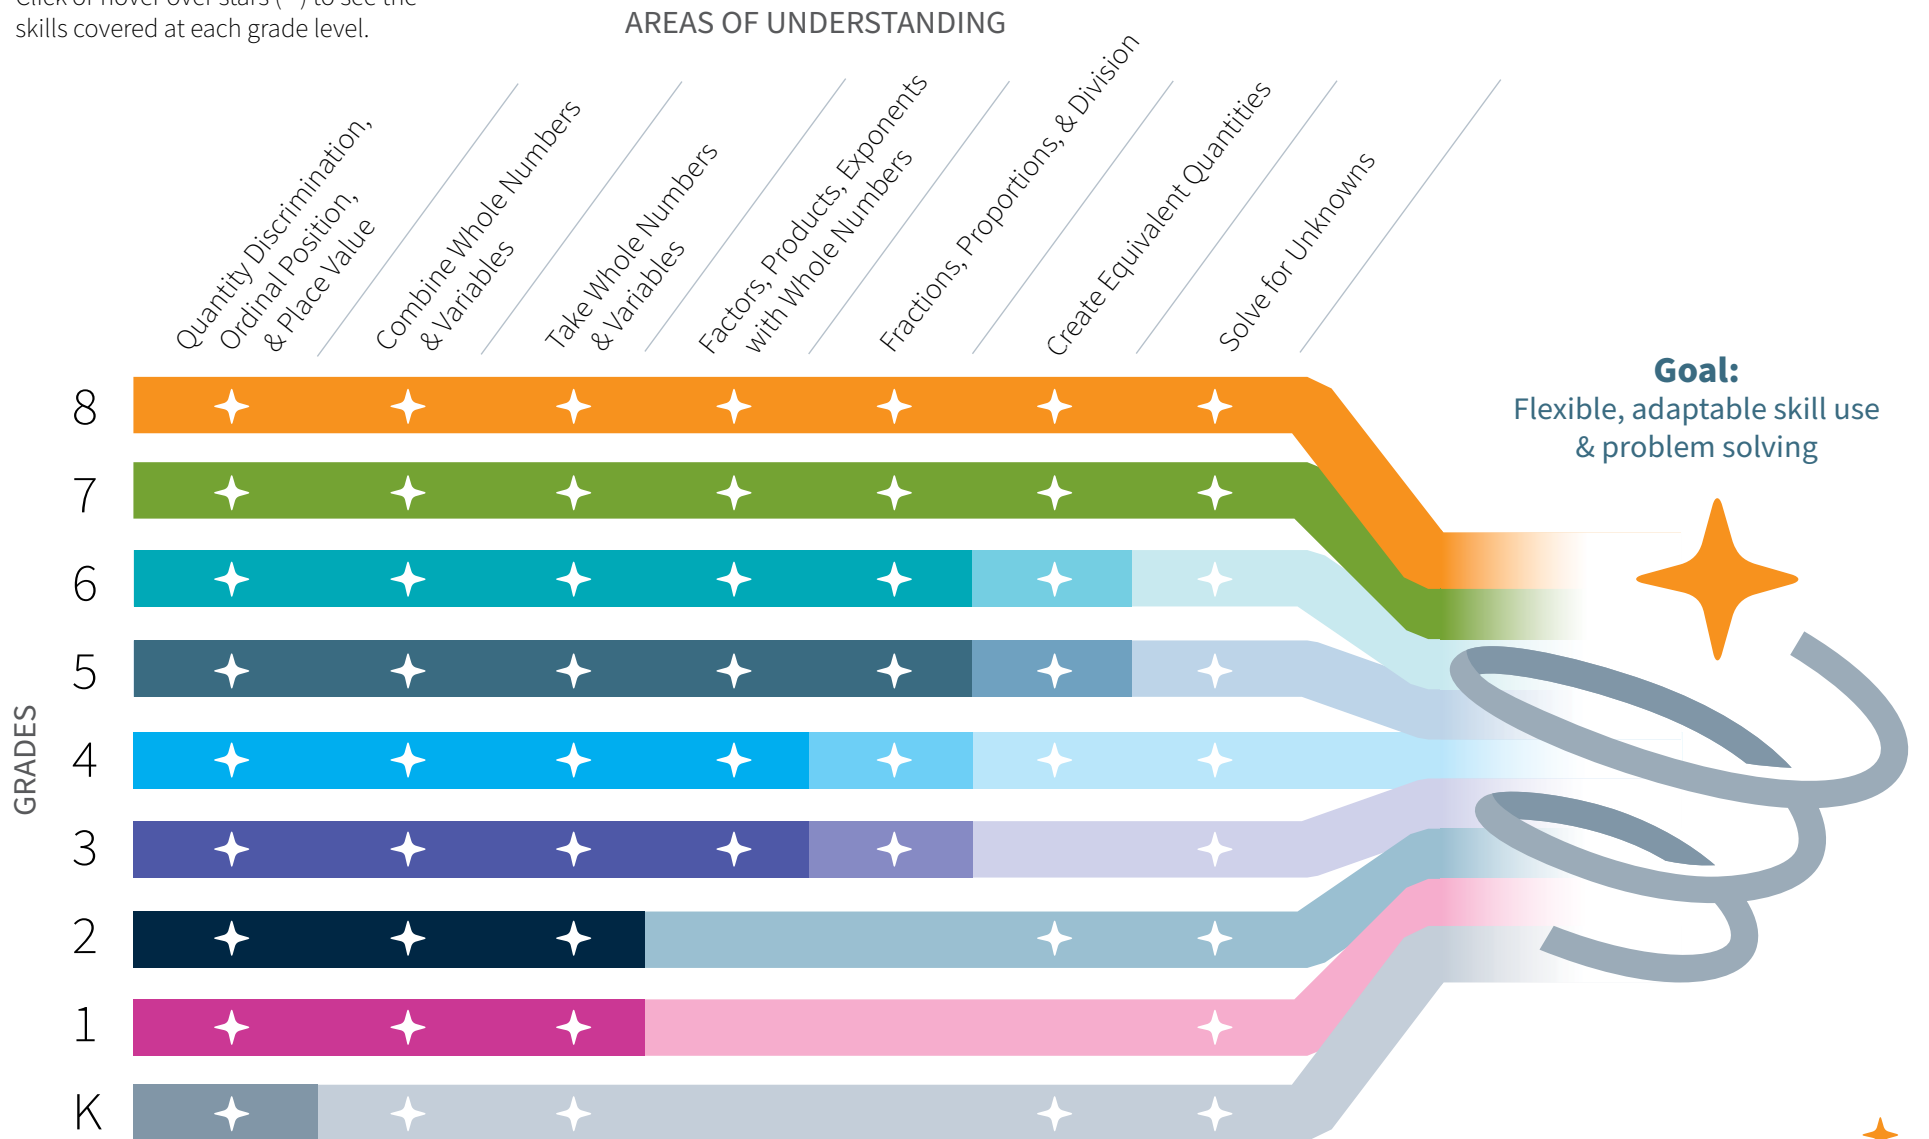

# Path to math mastery - skill targets

For the best experience, download this PDF.

Darker colors indicate areas of emphasis.

Click or hover over stars ( ) to see the skills covered at each grade level.

See all skills by grade in the "Areas of Understanding by Grade" PDF at [springmath.org/how-it-works](http://springmath.org/how-it-works)